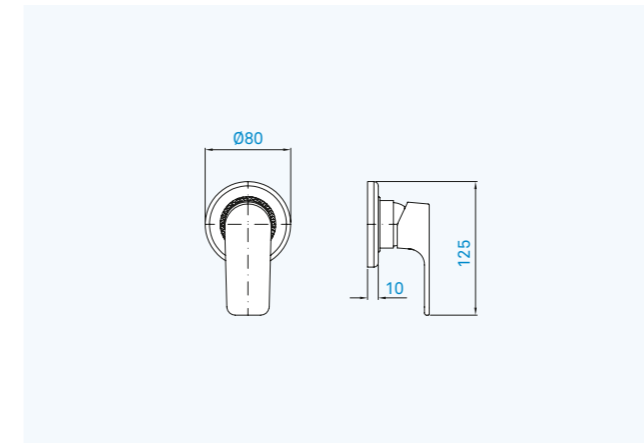

TECHNICAL INFORMATION

ZWN129+R99499