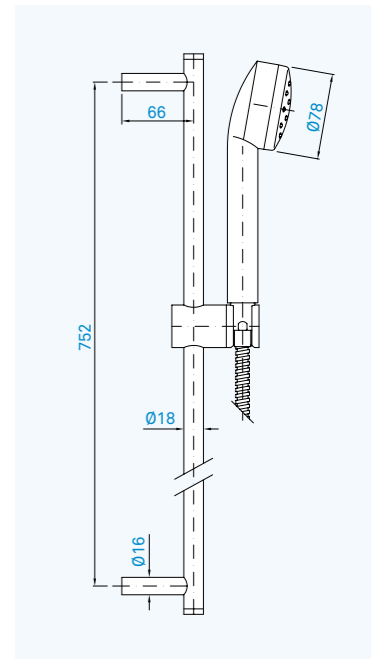

TECHNICAL INFORMATION

TECHNICAL INFORMATION

Z93057