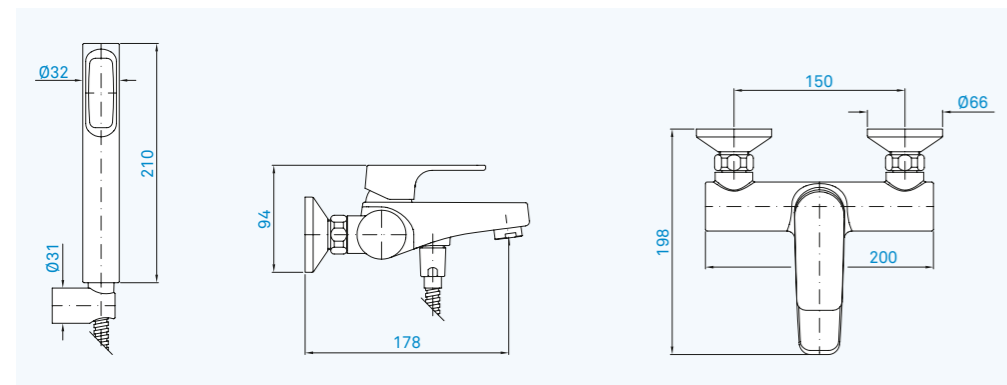

TECHNICAL INFORMATION

ZWN103

TECHNICAL INFORMATION