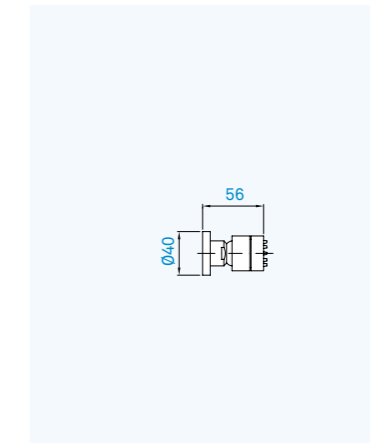

TECHNICAL INFORMATION

TECHNICAL INFORMATION

Z92896