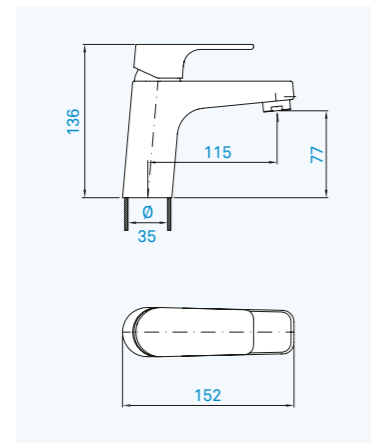

TECHNICAL INFORMATION

ZWN591

TECHNICAL INFORMATION