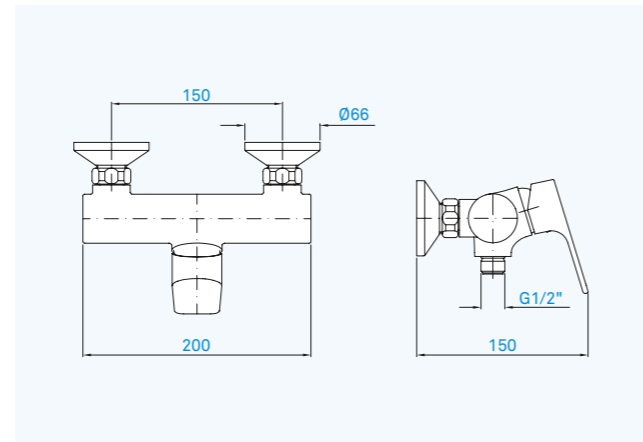

TECHNICAL INFORMATION

ZWN106

TECHNICAL INFORMATION