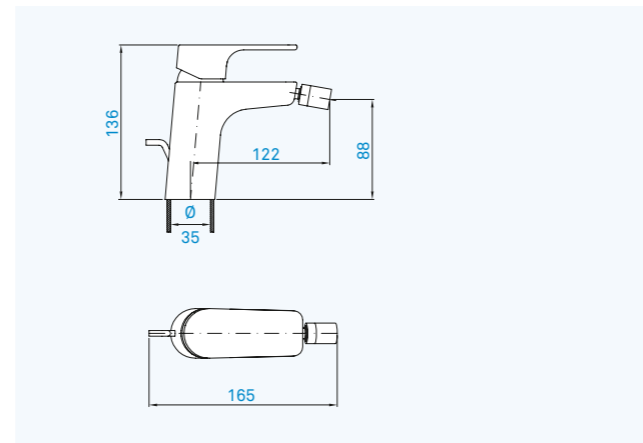

TECHNICAL INFORMATION

ZWN347

TECHNICAL INFORMATION